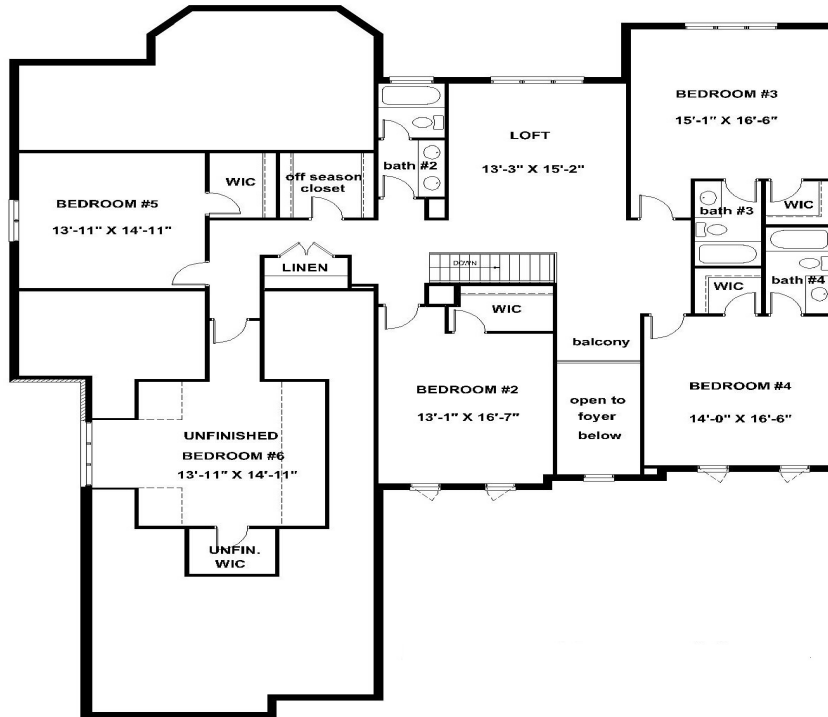

Boone Homes of Roanoke

2nd
Floor